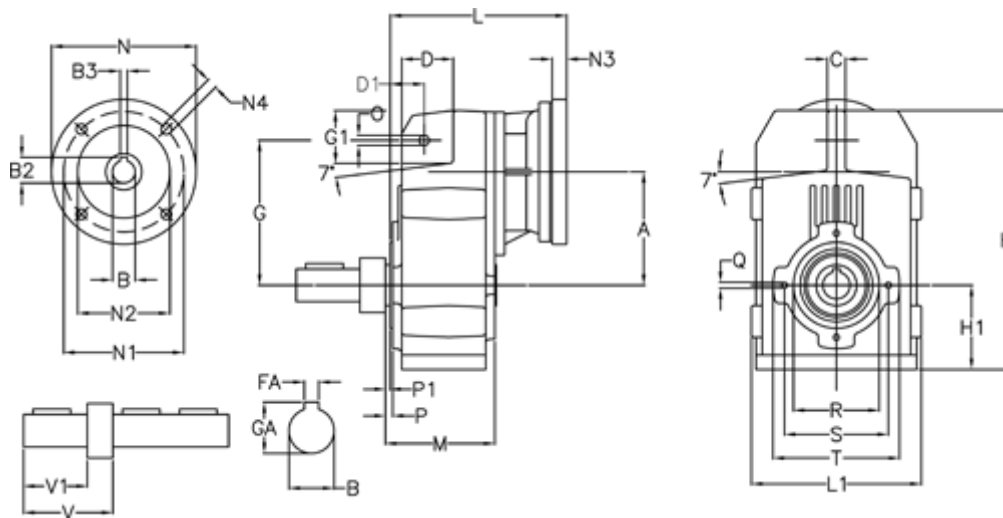

Data Sheet

Article number: 29560408491225
 Description: Shaft mounted gear
 A413R-84,9-P71B5

Measures

A = 175.75	FA = 12	M = 144.0	Q = M12x19
B = 40	G = 218	N = 160	R = 130
B1 = 14	G1 = 97.5	N1 = 130	S = 165
B2 = 16.3	GA = 43.0	N2 = 110	T = 200
B3 = 5	H = 389.0	N4 = M8x16	V = 112.5
C = 16	H1 = 116.0	O = 14	V1 = 80
D = 79.0	L = 246.0	P = 7.5	
D1 = 56.5	L1 = 242	P1 = 3.5	